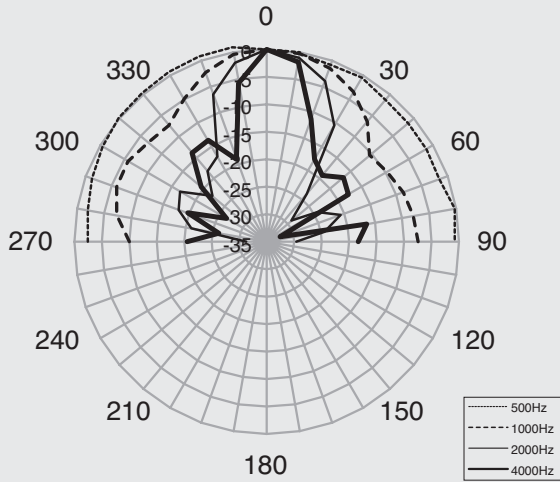

SPECIFICATIONS

Spec	Model	Unit	HS-30	HS-30RT
Rated Input		W	30	30
Impedance		Ω	330, 660	330, 660
Frequency Response		Hz	380 ~ 6.5k	380 ~ 6.5k
SPL (1W/m)		dB	107	107
Operating Temperature, Dust and Humidity		°C	-10 ~ +50	-10 ~ +50
Weight		kg	2.85	2.95
		lb	6.3	6.5
Dimensions (W×H×D)		mm	ø280x350	320x210x365
		inches	ø11x13.7	12.6x8.2x14.3

* Specifications and design are subject to change without notice.

PAGING HORN SPEAKER

HS-30/30RT

Polar Pattern Diagram

► HS-30

► HS-30RT

Frequency Response

► HS-30 SPL DATA