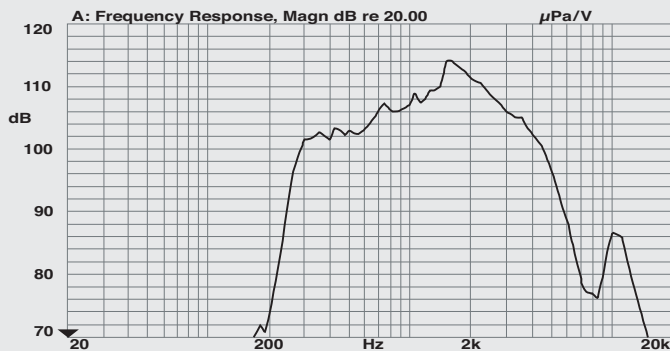

► HS-30RT SPL DATA