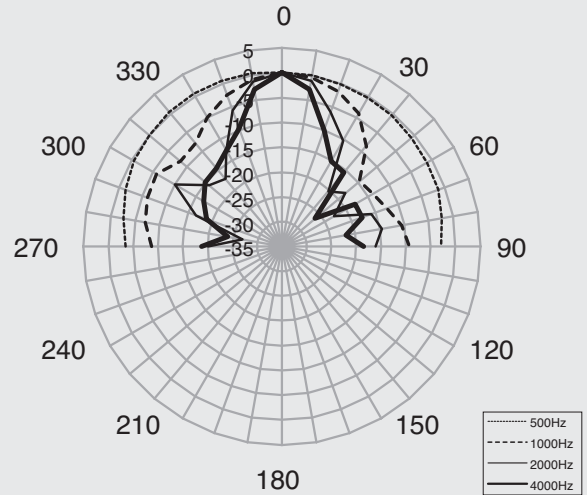

SPECIFICATIONS

Spec	Model	Unit	HS-30	HS-30RT
Rated Input		W	30	30
Impedance		Ω	330, 660	330, 660
Frequency Response		Hz	380 ~ 6.5k	380 ~ 6.5k
SPL (1W/m)		dB	107	107
Operating Temperature, Dust and Humidity		°C	-10 ~ +50	-10 ~ +50
Weight		kg	2.85	2.95
		lb	6.3	6.5
Dimensions (W×H×D)		mm	ø280x350	320x210x365
		inches	ø11x13.7	12.6x8.2x14.3

* Specifications and design are subject to change without notice.

PAGING HORN SPEAKER

HS-30/30RT

Polar Pattern Diagram

► HS-30

► HS-30RT

Frequency Response

► HS-30 SPL DATA