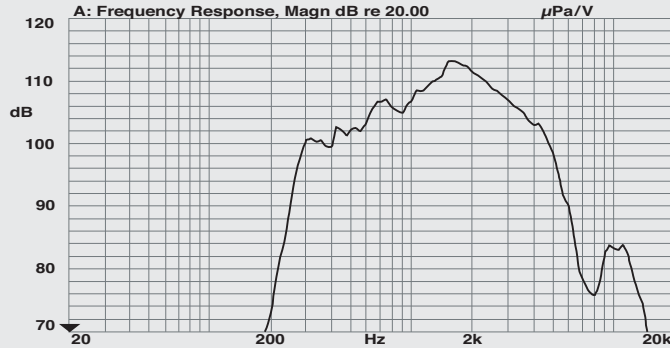

Frequency Response

► HS-30 SPL DATA