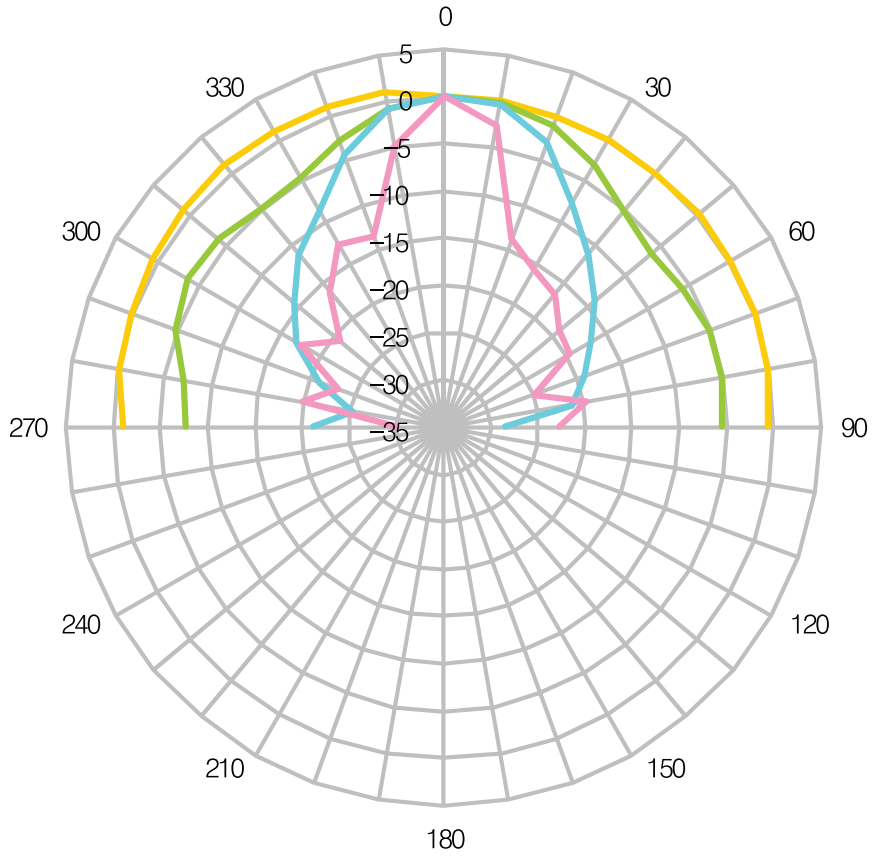

POLAR PATTERN DIAGRAM

► HS-S20